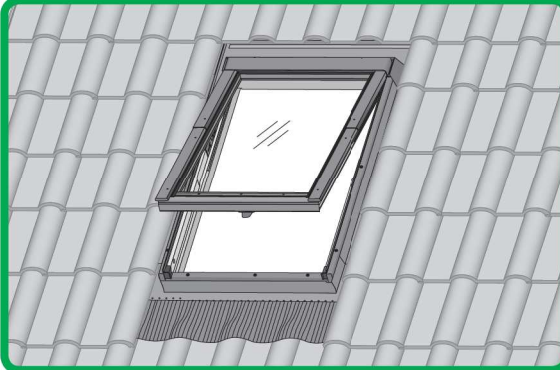

**ARS
ARP
ARF
AJP
APS
APF**

**AMZ
ARZ**